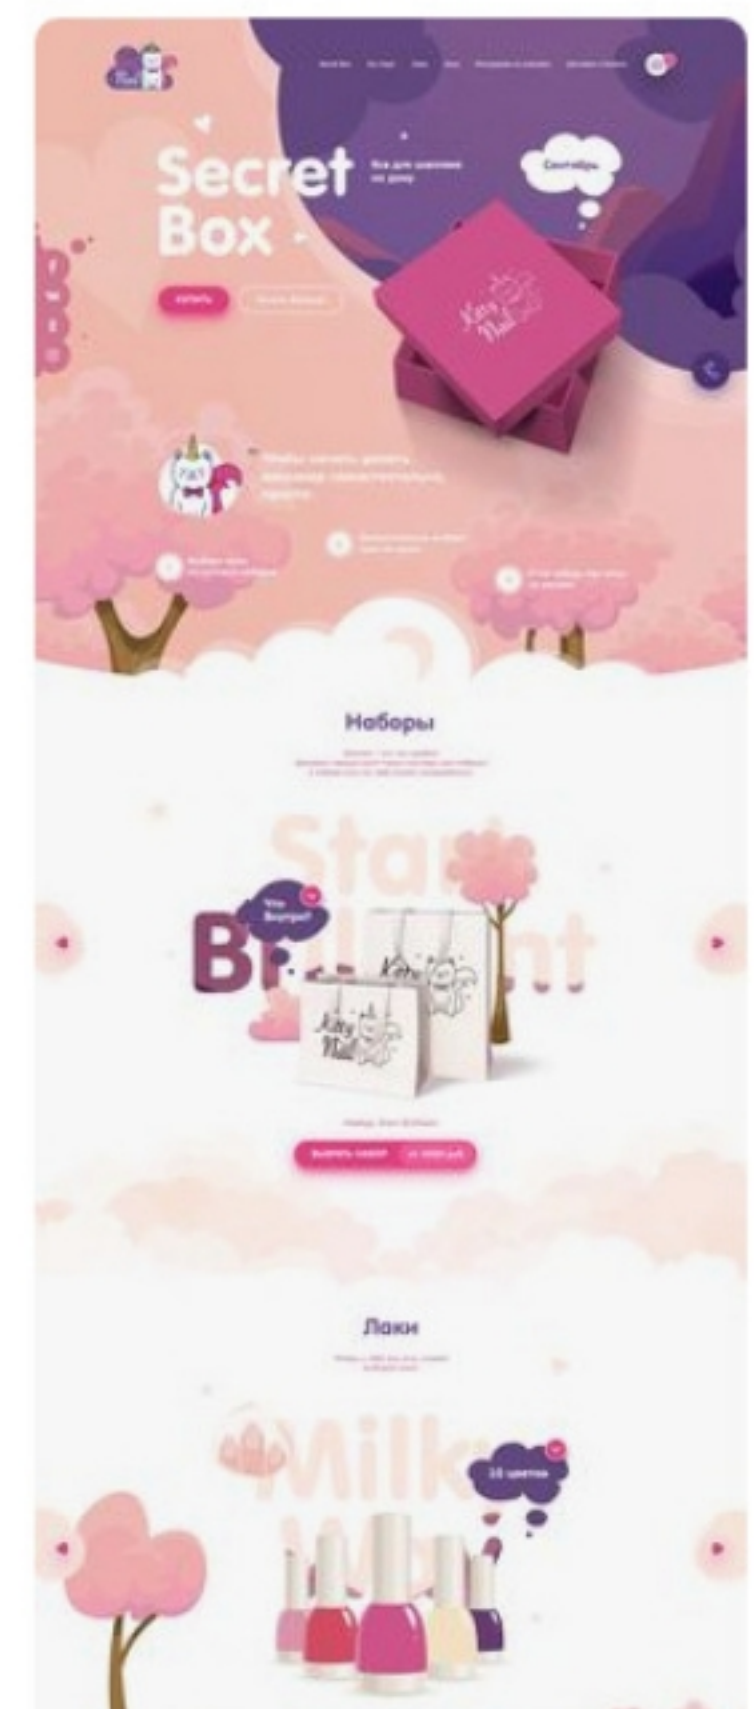

## Inspiration

CPJ Cold Pressed Juice on Behance - created via...

Camouflage Photography Website on Behance by Jig Ignacio

Chalar